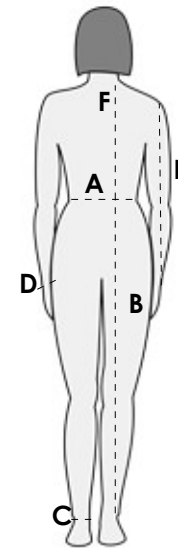

JMJ size charts

girls sizes 3 - 16

SIZE	3	4	5	6	7
CHEST	22"	23"	24"	25"	26"
WAIST	20 ½"	21"	21 ½"	22"	23"
HIP	23"	24"	25"	26"	27"

SIZE	8	10	12	14	16
CHEST	27"	28 ½"	30"	32"	34"
WAIST	23 ½"	24 ½"	25 ½"	26 ½"	27 ½"
HIP	28"	30"	32"	34"	36"

womens sizes 8- 20

SIZE	8	10	12	14
CHEST	31 ½"	32 ½"	34"	36"
WAIST	24"	25"	26 ½"	28"
HIP	33 ½"	34 ½"	36"	38"

SIZE	16	18	20	22
CHEST	38"	40"	42"	44"
WAIST	30"	32"	34"	37"
HIP	40"	42"	44"	46"

- A. waist
- B. waist to ankle
- C. around the ankle
- D. around the wrist
- E. shoulder to wrist
- F. full length